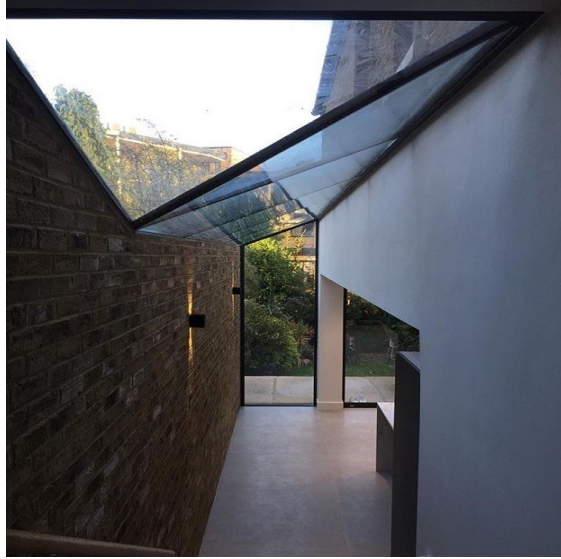

## Bespoke Rooflights

At L2i we pride ourselves on being able to satisfy our clients requirements by adding bespoke items to their build.

Roof lights, also known as skylights and lanterns, offer a simple solution for transforming an otherwise gloomy space into a light, airy and attractive part of your home.

The addition of a new roof light will also bring with it many unexpected benefits; brightening up your home and lowering the costs incurred by relying solely upon artificial lighting - all thanks to the flood of natural light your new aluminium roof light will unleash.